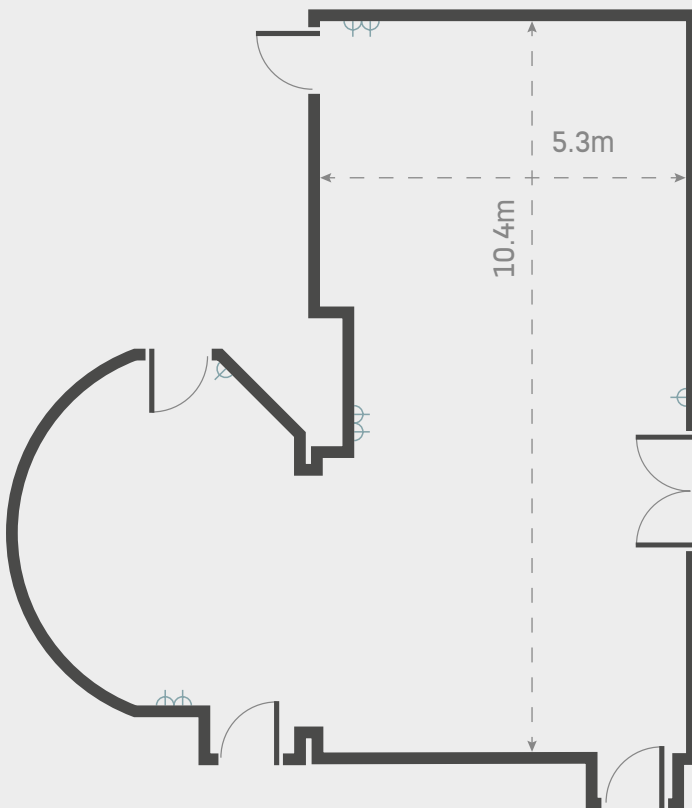

DINNER

50

DINNER DANCE

50

U SHAPE

-

RECEPTION

-

FLOOR PLAN

13A SOCKET

USEABLE SPACE DIMINTIONS

CEILING HEIGHT 3.8M

CONTACT US ON: 0151 522 2922 | NORTHWESTEVENTS@THEJOCKEYCLUB.CO.UK