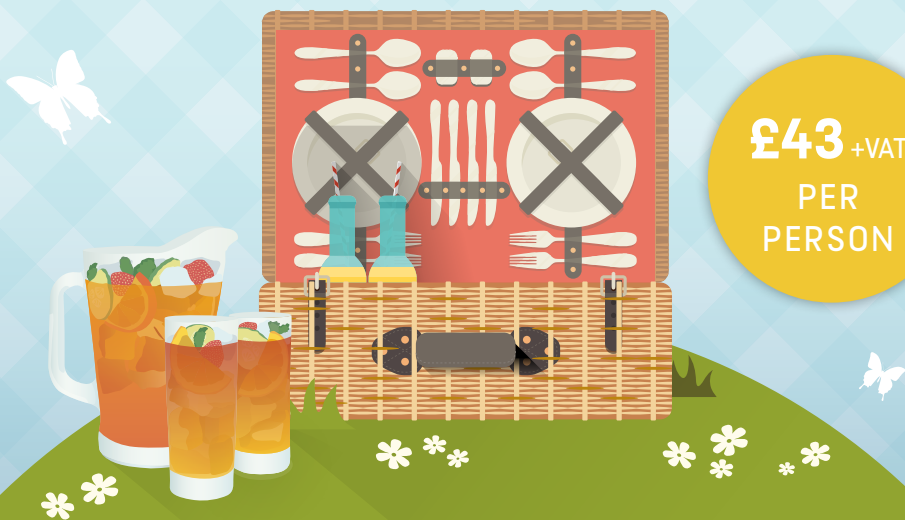

THE JOCKEY CLUB
Since 1750

THE GREAT PICNIC PACKAGE

- Idyllic outside space hire
- Glass of Pimms on arrival
- Scrumptious 2 course Picnic Menu
- Cash or account bar
- PA system for background music
- Complimentary parking
- Complimentary Wi-Fi
- Complimentary wet weather contingent