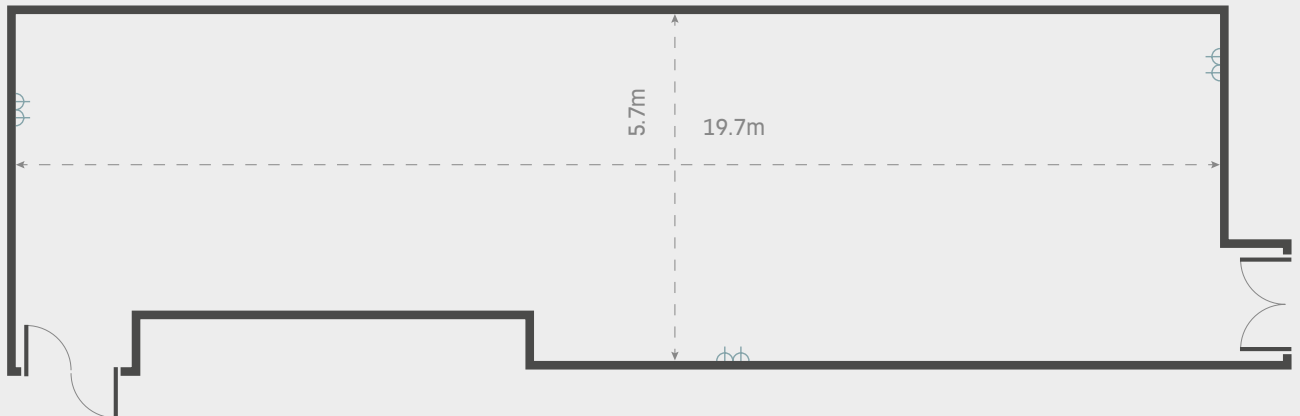

**DINNER**

**50**

**DINNER DANCE**

**-**

**U SHAPE**

**-**

**RECEPTION**

**-**

 13A SOCKET

-- USEABLE SPACE DIMENSIONS

CEILING HEIGHT 3M

FLOOR PLAN

CONTACT US ON: 01638 675300 | [NEWMARKET.CONFERENCES@THEJOCKEYCLUB.CO.UK](mailto:NEWMARKET.CONFERENCES@THEJOCKEYCLUB.CO.UK)