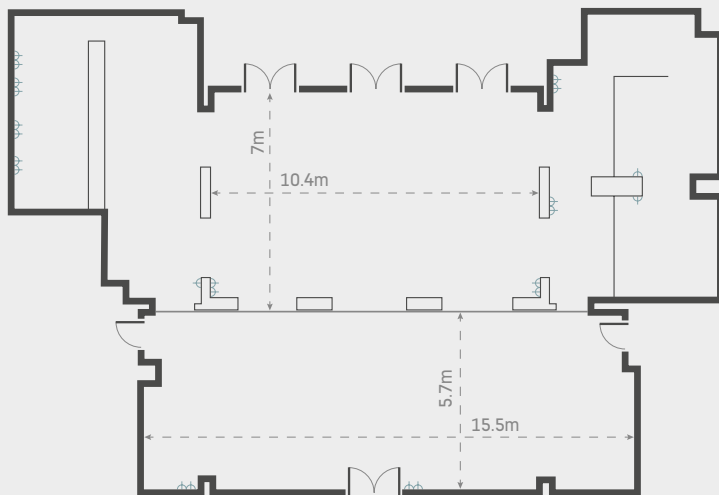

FLOOR PLAN

13A SOCKET

USEABLE SPACE DIMENSIONS

CEILING HEIGHT 5.2M

CONTACT US ON: 01638 675300 | [NEWMARKET.CONFERENCES@THEJOCKEYCLUB.CO.UK](mailto:NEWMARKET.CONFERENCES@THEJOCKEYCLUB.CO.UK)